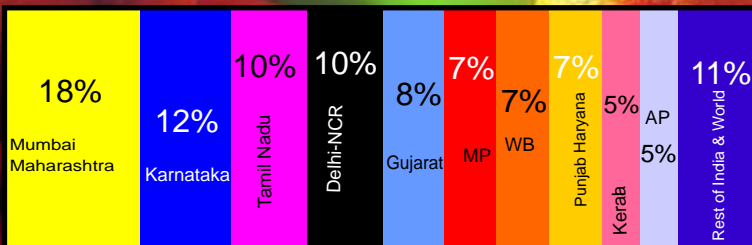

Reader's Profile

Readership

According to our latest survey done in the Nov 2009 we have a readership of more than **131,900**. This is 5% higher than the last year. Being a unique magazine “Oil & Food Journal” is invited by the decision makers of the food processing industry, Government departments, and bulk consumers. “Oil & Food Journal” is also India's one of very few magazine which participates in almost all the major events across the world.